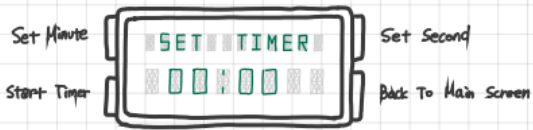

• Timer

• Stop watch

• World time

• Theme