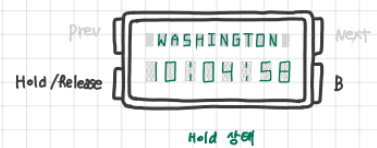

• World time