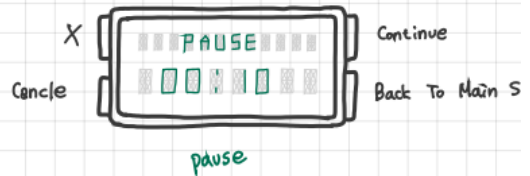

• Timer

• Stop watch

• World time

• Theme