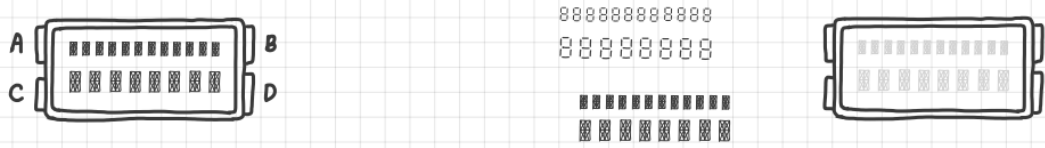

## Theme Watch

- Clock

• Basic

• Main screen

• Clock

• Alarm