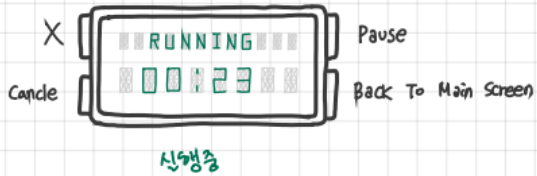

• Timer

• Stop watch

• World time

• Theme