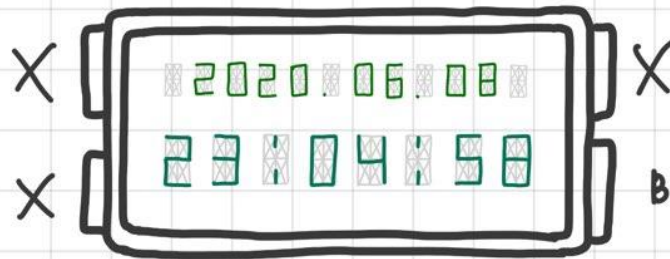

## Theme Watch

- Clock

• Basic

• Main screen

• Clock

• Alarm