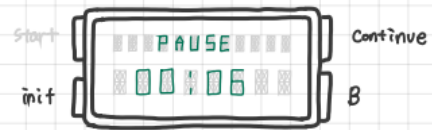

• Stop watch