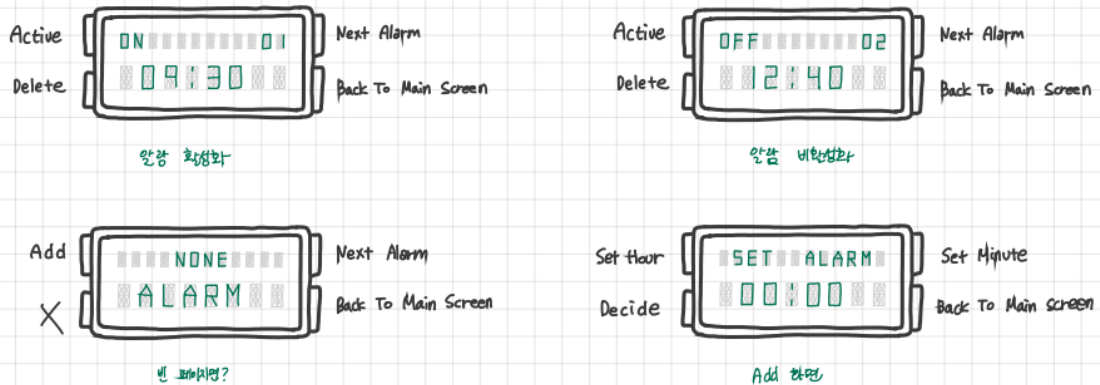

## Theme Watch

- Clock

• Basic

• Main screen

• Clock

• Alarm